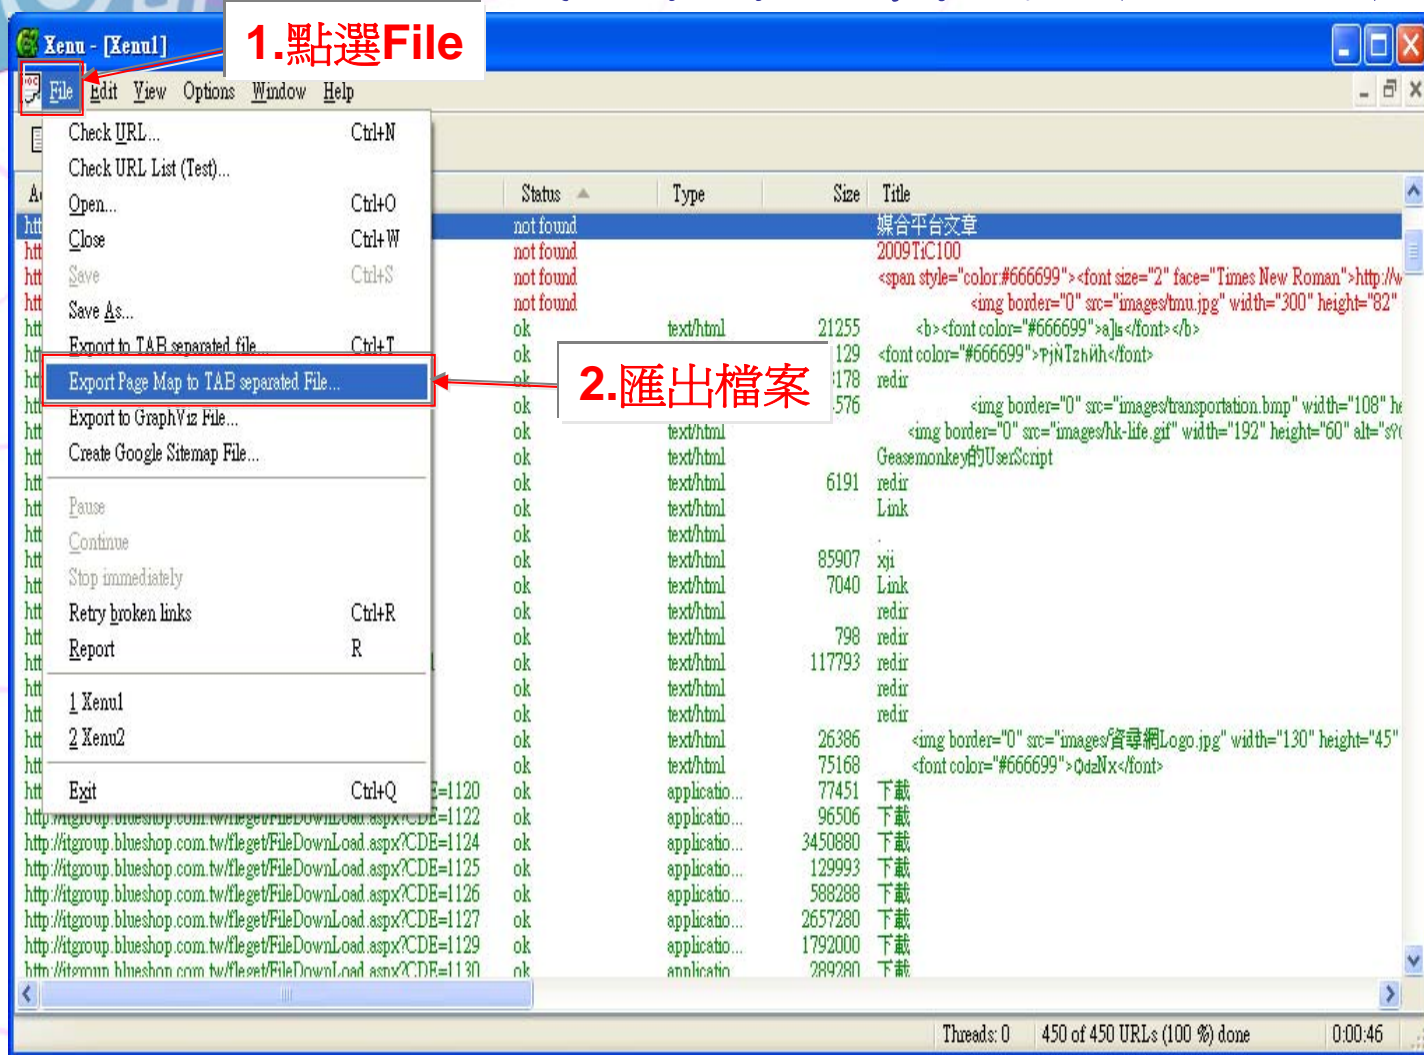

匯出文件檔(.TXT)

註:原始的TXT檔會很雜亂，再將其複製到Excel(.xls)檔，就會變的比較整齊(如下圖)

EXCEL檔

連結的目的頁面

連結的來源頁面

	A	B	C	D
9	ID	Link ToPage	Link ToPageStatus	OriginPage
10	A001	http://hr.tmu.edu.tw/File/rule/&	HTTP-Error 404 Not Found	http://hr.tmu.edu.tw/
11	A002	http://hr.tmu.edu.tw/File/assistant/assistant3/990401&	HTTP-Error 404 Not Found	http://hr.tmu.edu.tw/content/assistant_3.htm
12	A003	http://hr.tmu.edu.tw/File/assistant/assistant3/&	HTTP-Error 404 Not Found	http://hr.tmu.edu.tw/content/assistant_3.htm
13	A004	http://hr.tmu.edu.tw/File/assistant/assistant3/9710003-98&	HTTP-Error 404 Not Found	http://hr.tmu.edu.tw/content/assistant_3.htm
14	A005	http://hr.tmu.edu.tw/File/upgrade/upgrade1/&	HTTP-Error 404 Not Found	http://hr.tmu.edu.tw/content/activity.htm
15	A006	http://hr.tmu.edu.tw/File/news/activity/982&	HTTP-Error 404 Not Found	http://hr.tmu.edu.tw/content/activity.htm

連結的錯誤類型：

- (1)ok、skip type ←沒有錯誤
- (2)not found ←連結找不到
- (3)no such host ←找不到severe，查看網路連線是否正常
- (4)no info to return ←下載連結沒有回應
- (5)forbidden request ←禁止要求，查看是否有密碼等方是阻擋