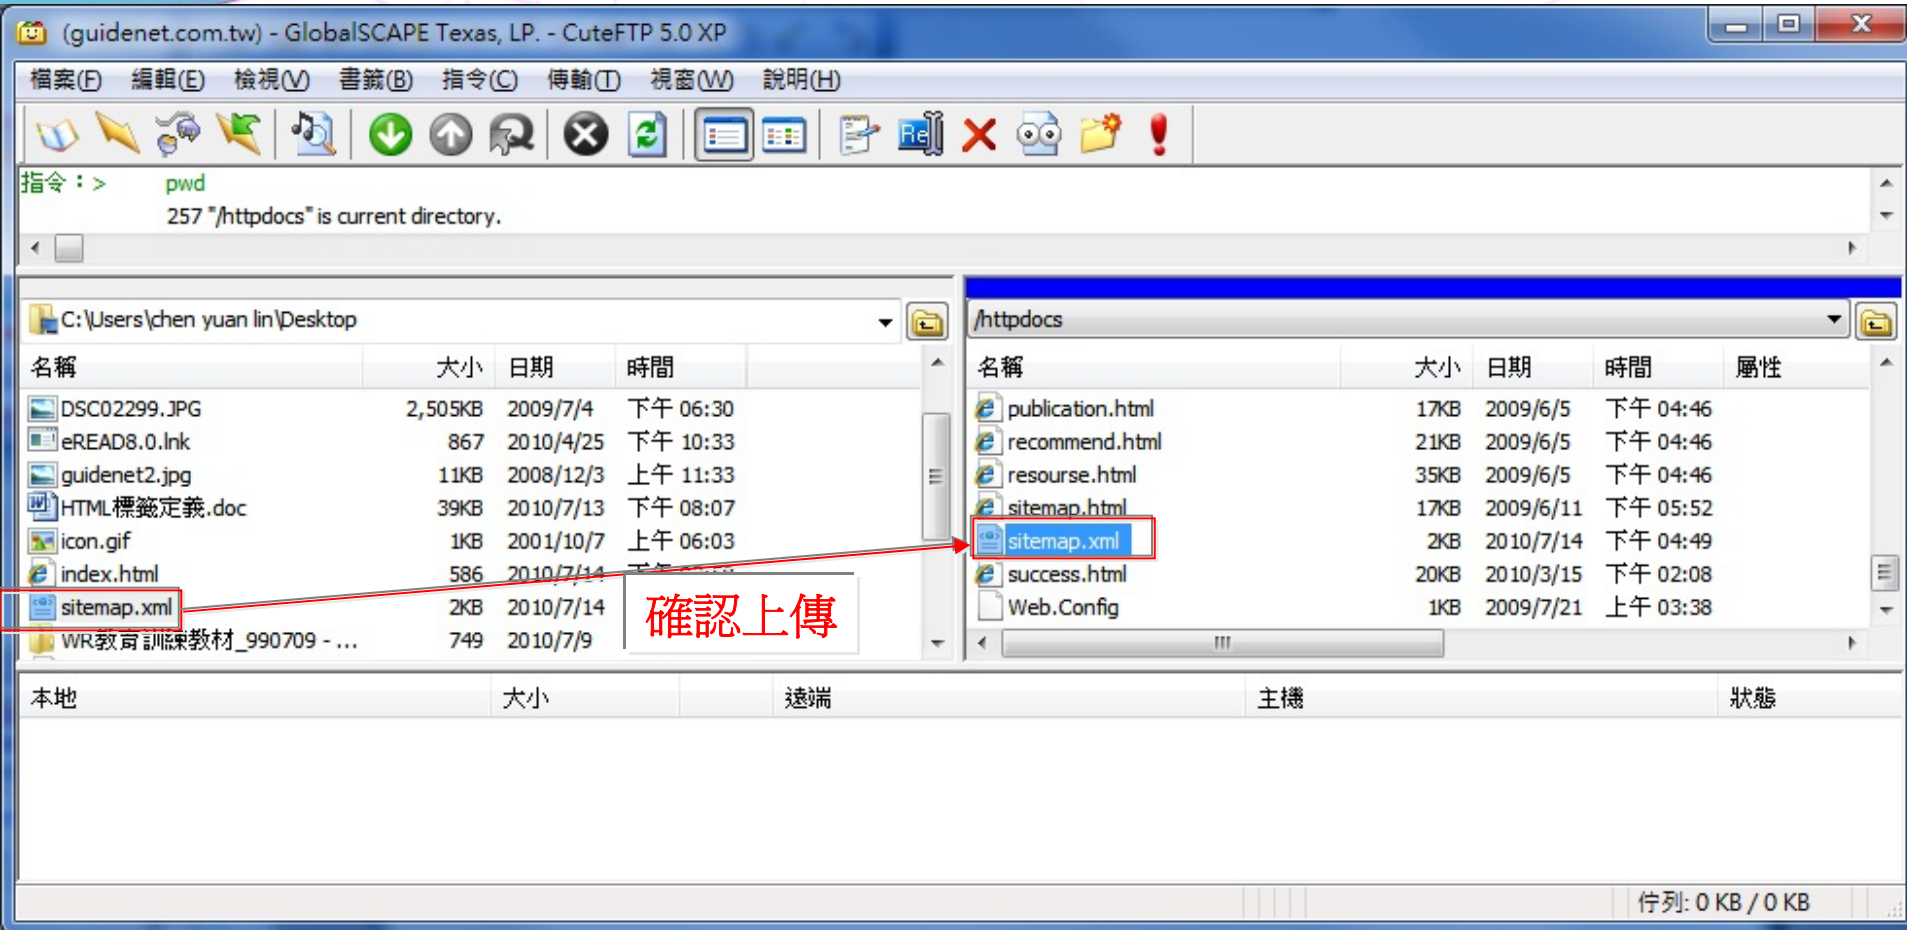

On the right side, under "XML Sitemap details", the following information is displayed:

- Request date:** 14 July 2010, 09:37
- Processing time:** 44.73s
- Pages indexed:** 21
- Pages size:** 1.07Mb

Below the details is a promotional banner for "Top 10 Featured Listing for Your Business GUARANTEED!" with a red starburst graphic that says "Now Includes: 350+ Search Engines".

# Step2: 將sitemap.xml檔上傳至 網站伺服器